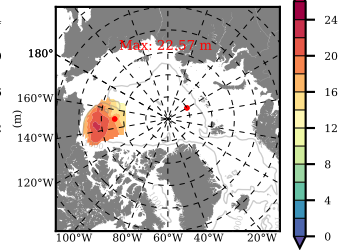

ERA01 mean FWC (m) over 2006

Mean FWC (m) from BG Obs Sys. (Proshutinsky et al. GRL2018) over year 2006

Mean FWC (m) from Init State

ERA01 mean SSH anomaly

Mean DOT from Armitage et al. 2017 2006