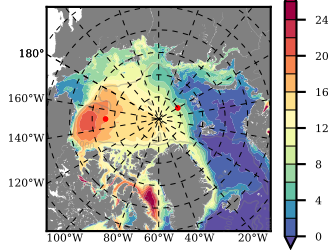

ERA01 mean FWC (m) over 2006

Mean FWC (m) from BG Obs Sys. (Proshutinsky et al. GRL2018) over year 2006

Mean FWC (m) from Init State

ERA01 mean SSH anomaly

Mean DOT from Armitage et al. 2017 2006