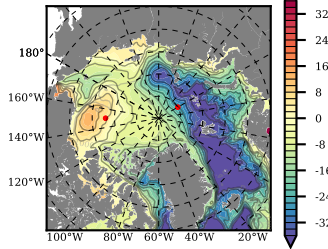

ERA01 mean FWC (m) over 2006

Mean FWC (m) from BG Obs Sys. (Proshutinsky et al. GRL2018) over year 2006

Mean FWC (m) from Init State

ERA01 mean SSH anomaly

Mean DOT from Armitage et al. 2017 2006