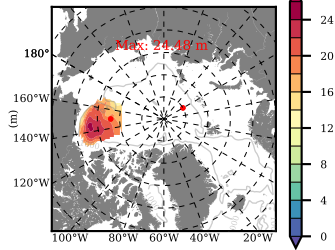

ERA01 mean FWC (m) over 2007

Mean FWC (m) from BG Obs Sys. (Proshutinsky et al. GRL2018) over year 2007

Mean FWC (m) from Init State

ERA01 mean SSH anomaly

Mean DOT from Armitage et al. 2017 2007