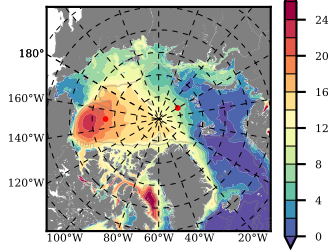

ERA01 mean FWC (m) over 2007

Mean FWC (m) from BG Obs Sys. (Proshutinsky et al. GRL2018) over year 2007

Mean FWC (m) from Init State

ERA01 mean SSH anomaly

Mean DOT from Armitage et al. 2017 2007