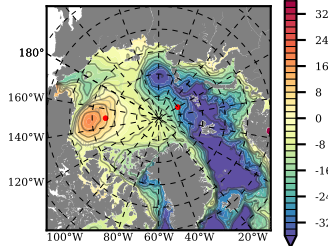

ERA01 mean FWC (m) over 2007

Mean FWC (m) from BG Obs Sys. (Proshutinsky et al. GRL2018) over year 2007

Mean FWC (m) from Init State

ERA01 mean SSH anomaly

Mean DOT from Armitage et al. 2017 2007