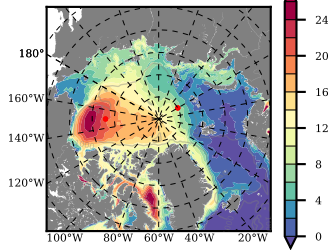

ERA01 mean FWC (m) over 2008

Mean FWC (m) from BG Obs Sys. (Proshutinsky et al. GRL2018) over year 2008

Mean FWC (m) from Init State

ERA01 mean SSH anomaly

Mean DOT from Armitage et al. 2017 2008