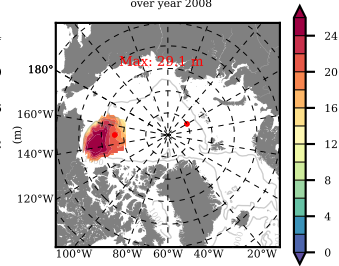

ERA01 mean FWC (m) over 2008

Mean FWC (m) from BG Obs Sys. (Proshutinsky et al. GRL2018) over year 2008

Mean FWC (m) from Init State

ERA01 mean SSH anomaly

Mean DOT from Armitage et al. 2017 2008