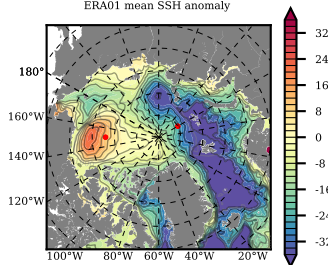

ERA01 mean FWC (m) over 2008

Mean FWC (m) from BG Obs Sys. (Proshutinsky et al. GRL2018) over year 2008

Mean FWC (m) from Init State

ERA01 mean SSH anomaly

Mean DOT from Armitage et al. 2017 2008