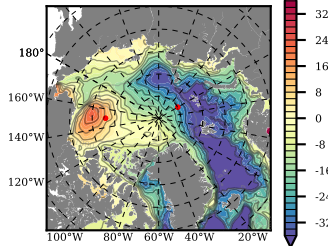

ERA01 mean FWC (m) over 2009

Mean FWC (m) from BG Obs Sys. (Proshutinsky et al. GRL2018) over year 2009

Mean FWC (m) from Init State

ERA01 mean SSH anomaly

Mean DOT from Armitage et al. 2017 2009