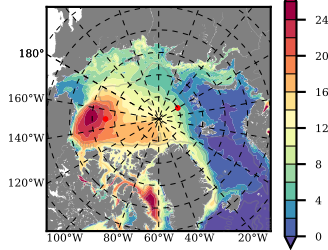

ERA01 mean FWC (m) over 2009

Mean FWC (m) from BG Obs Sys. (Proshutinsky et al. GRL2018) over year 2009

Mean FWC (m) from Init State

ERA01 mean SSH anomaly

Mean DOT from Armitage et al. 2017 2009