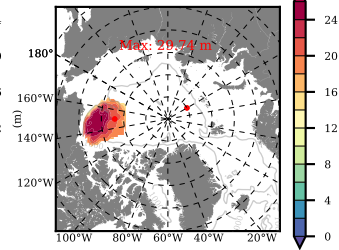

ERA01 mean FWC (m) over 2009

Mean FWC (m) from BG Obs Sys. (Proshutinsky et al. GRL2018) over year 2009

Mean FWC (m) from Init State

ERA01 mean SSH anomaly

Mean DOT from Armitage et al. 2017 2009