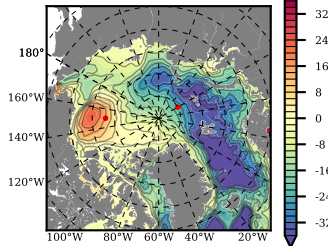

ERA01 mean FWC (m) over 2010

Mean FWC (m) from BG Obs Sys. (Proshutinsky et al. GRL2018) over year 2010

Mean FWC (m) from Init State

ERA01 mean SSH anomaly

Mean DOT from Armitage et al. 2017 2010