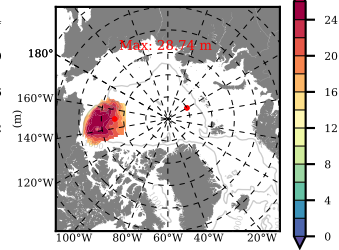

ERA01 mean FWC (m) over 2010

Mean FWC (m) from BG Obs Sys. (Proshutinsky et al. GRL2018) over year 2010

Mean FWC (m) from Init State

ERA01 mean SSH anomaly

Mean DOT from Armitage et al. 2017 2010