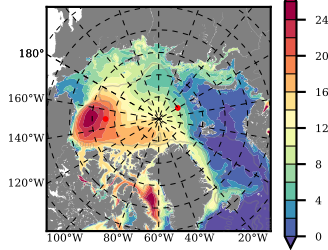

ERA01 mean FWC (m) over 2010

Mean FWC (m) from BG Obs Sys. (Proshutinsky et al. GRL2018) over year 2010

Mean FWC (m) from Init State

ERA01 mean SSH anomaly

Mean DOT from Armitage et al. 2017 2010