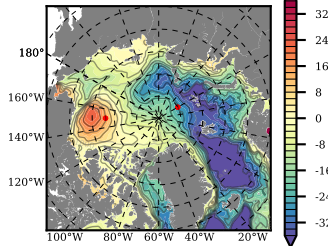

ERA01 mean FWC (m) over 2011

Mean FWC (m) from BG Obs Sys. (Proshutinsky et al. GRL2018) over year 2011

Mean FWC (m) from Init State

ERA01 mean SSH anomaly

Mean DOT from Armitage et al. 2017 2011