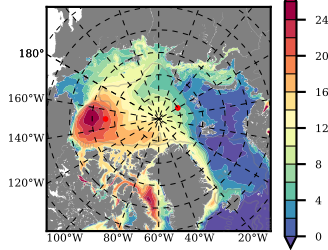

ERA01 mean FWC (m) over 2011

Mean FWC (m) from BG Obs Sys. (Proshutinsky et al. GRL2018) over year 2011

Mean FWC (m) from Init State

ERA01 mean SSH anomaly

Mean DOT from Armitage et al. 2017 2011