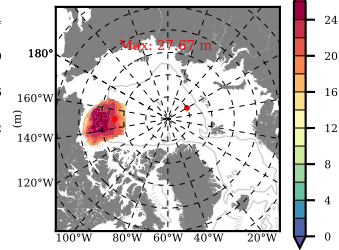

ERA01 mean FWC (m) over 2011

Mean FWC (m) from BG Obs Sys. (Proshutinsky et al. GRL2018) over year 2011

Mean FWC (m) from Init State

ERA01 mean SSH anomaly

Mean DOT from Armitage et al. 2017 2011