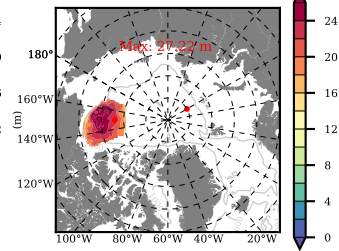

ERA01 mean FWC (m) over 2012

Mean FWC (m) from BG Obs Sys. (Proshutinsky et al. GRL2018) over year 2012

Mean FWC (m) from Init State

ERA01 mean SSH anomaly

Mean DOT from Armitage et al. 2017 2012