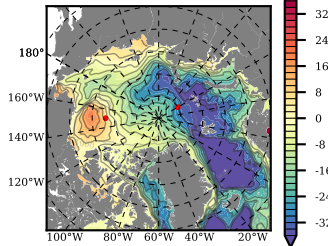

ERA01 mean FWC (m) over 2012

Mean FWC (m) from BG Obs Sys. (Proshutinsky et al. GRL2018) over year 2012

Mean FWC (m) from Init State

ERA01 mean SSH anomaly

Mean DOT from Armitage et al. 2017 2012