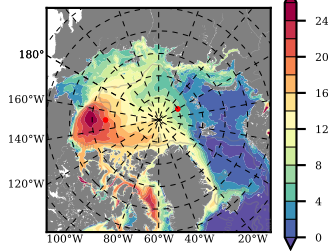

ERA01 mean FWC (m) over 2012

Mean FWC (m) from BG Obs Sys. (Proshutinsky et al. GRL2018) over year 2012

Mean FWC (m) from Init State

ERA01 mean SSH anomaly

Mean DOT from Armitage et al. 2017 2012