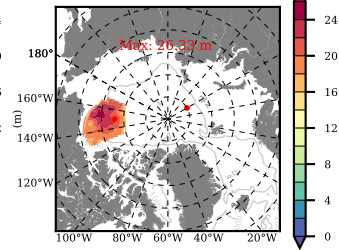

ERA01 mean FWC (m) over 2013

Mean FWC (m) from BG Obs Sys. (Proshutinsky et al. GRL2018) over year 2013

Mean FWC (m) from Init State

ERA01 mean SSH anomaly

Mean DOT from Armitage et al. 2017 2013