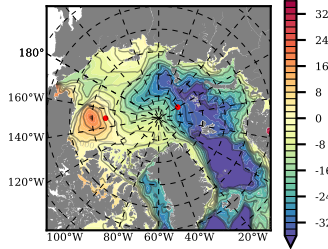

ERA01 mean FWC (m) over 2013

Mean FWC (m) from BG Obs Sys. (Proshutinsky et al. GRL2018) over year 2013

Mean FWC (m) from Init State

ERA01 mean SSH anomaly

Mean DOT from Armitage et al. 2017 2013