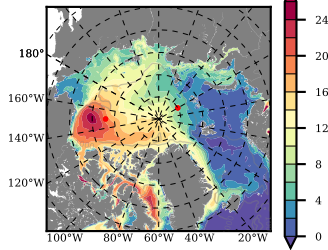

ERA01 mean FWC (m) over 2013

Mean FWC (m) from BG Obs Sys. (Proshutinsky et al. GRL2018) over year 2013

Mean FWC (m) from Init State

ERA01 mean SSH anomaly

Mean DOT from Armitage et al. 2017 2013