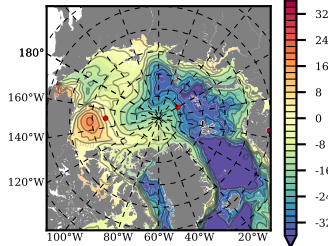

ERA01 mean FWC (m) over 2015

Mean FWC (m) from BG Obs Sys. (Proshutinsky et al. GRL2018) over year 2015

Mean FWC (m) from Init State

ERA01 mean SSH anomaly

Mean DOT from Armitage et al. 2017 2003-2014