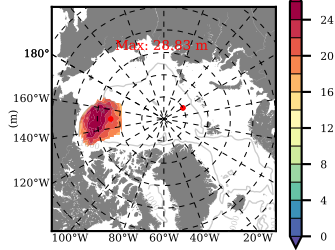

ERA01 mean FWC (m) over 2015

Mean FWC (m) from BG Obs Sys. (Proshutinsky et al. GRL2018) over year 2015

Mean FWC (m) from Init State

ERA01 mean SSH anomaly

Mean DOT from Armitage et al. 2017 2003-2014