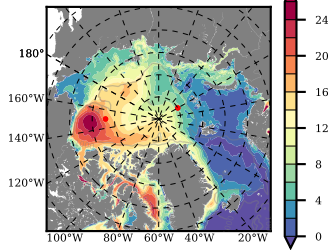

ERA01 mean FWC (m) over 2015

Mean FWC (m) from BG Obs Sys. (Proshutinsky et al. GRL2018) over year 2015

Mean FWC (m) from Init State

ERA01 mean SSH anomaly

Mean DOT from Armitage et al. 2017 2003-2014