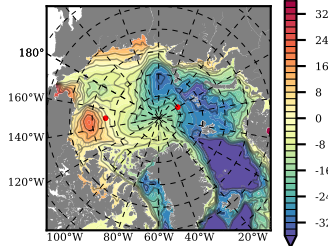

ERA01 mean FWC (m) over 2016

Mean FWC (m) from BG Obs Sys. (Proshutinsky et al. GRL2018) over year 2016

Mean FWC (m) from Init State

ERA01 mean SSH anomaly

Mean DOT from Armitage et al. 2017 2003-2014