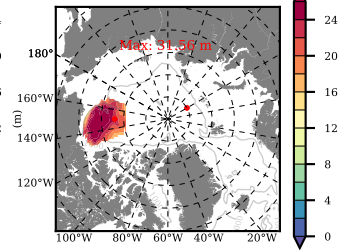

ERA01 mean FWC (m) over 2016

Mean FWC (m) from BG Obs Sys. (Proshutinsky et al. GRL2018) over year 2016

Mean FWC (m) from Init State

ERA01 mean SSH anomaly

Mean DOT from Armitage et al. 2017 2003-2014