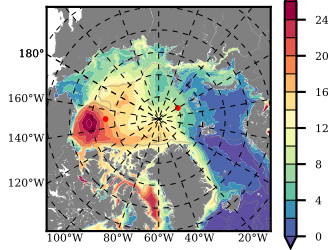

ERA01 mean FWC (m) over 2016

Mean FWC (m) from BG Obs Sys. (Proshutinsky et al. GRL2018) over year 2016

Mean FWC (m) from Init State

ERA01 mean SSH anomaly

Mean DOT from Armitage et al. 2017 2003-2014