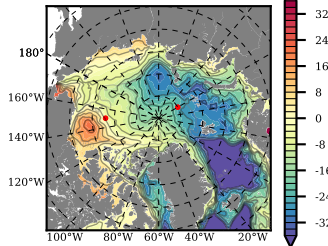

ERA01 mean FWC (m) over 2017

Mean FWC (m) from BG Obs Sys. (Proshutinsky et al. GRL2018) over year 2017

Mean FWC (m) from Init State

ERA01 mean SSH anomaly

Mean DOT from Armitage et al. 2017 2003-2014