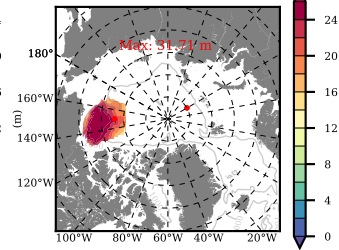

ERA01 mean FWC (m) over 2017

Mean FWC (m) from BG Obs Sys. (Proshutinsky et al. GRL2018) over year 2017

Mean FWC (m) from Init State

ERA01 mean SSH anomaly

Mean DOT from Armitage et al. 2017 2003-2014