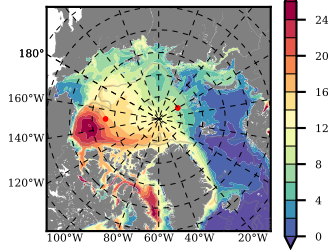

ERA01 mean FWC (m) over 2017

Mean FWC (m) from BG Obs Sys. (Proshutinsky et al. GRL2018) over year 2017

Mean FWC (m) from Init State

ERA01 mean SSH anomaly

Mean DOT from Armitage et al. 2017 2003-2014