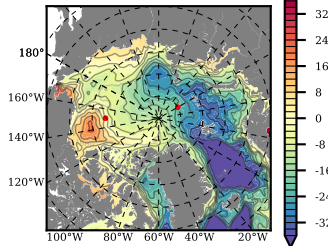

ERA01 mean FWC (m) over 2018

Mean FWC (m) from BG Obs Sys. (Proshutinsky et al. GRL2018) over year 2003-2017

Mean FWC (m) from Init State

ERA01 mean SSH anomaly

Mean DOT from Armitage et al. 2017 2003-2014