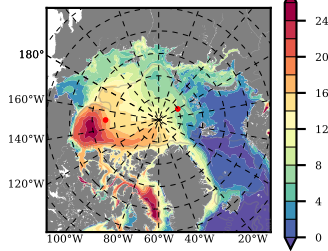

ERA01 mean FWC (m) over 2018

Mean FWC (m) from BG Obs Sys. (Proshutinsky et al. GRL2018) over year 2003-2017

Mean FWC (m) from Init State

ERA01 mean SSH anomaly

Mean DOT from Armitage et al. 2017 2003-2014