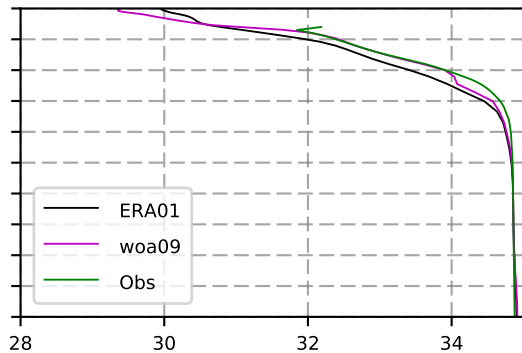

1982 mean temperature
@ moor Arctic B box

1982 mean Salinity
@ moor Arctic B box

@ moor EUR box

@ moor EUR box