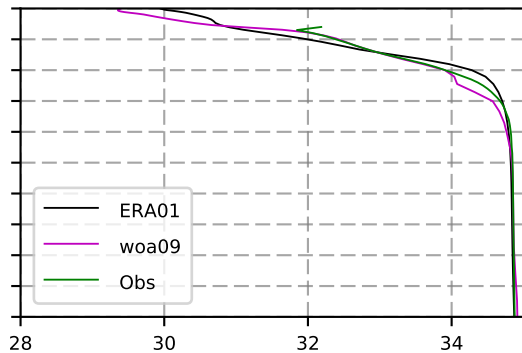

2004 mean temperature  
@ moor Arctic B box

2004 mean Salinity  
@ moor Arctic B box

@ moor EUR box

@ moor EUR box