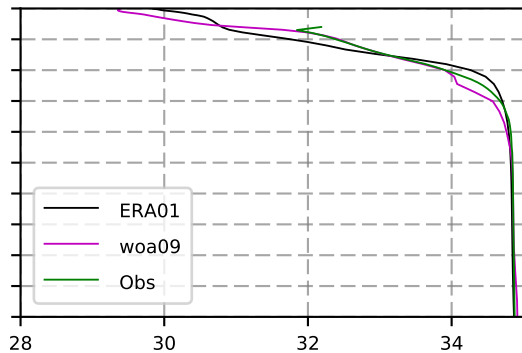

2005 mean temperature
@ moor Arctic B box

2005 mean Salinity
@ moor Arctic B box

@ moor EUR box

@ moor EUR box