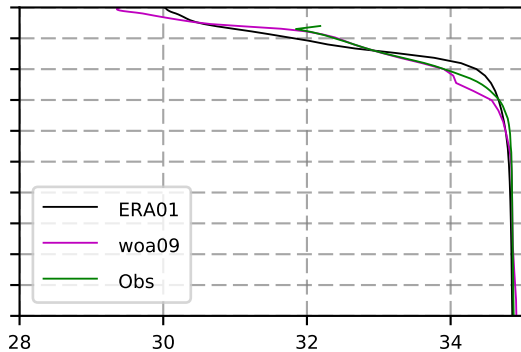

2017 mean temperature
@ moor Arctic B box

2017 mean Salinity
@ moor Arctic B box

@ moor EUR box

@ moor EUR box