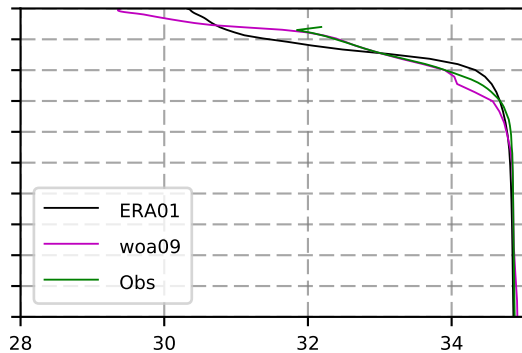

2018 mean temperature
@ moor Arctic B box

2018 mean Salinity
@ moor Arctic B box

@ moor EUR box

@ moor EUR box