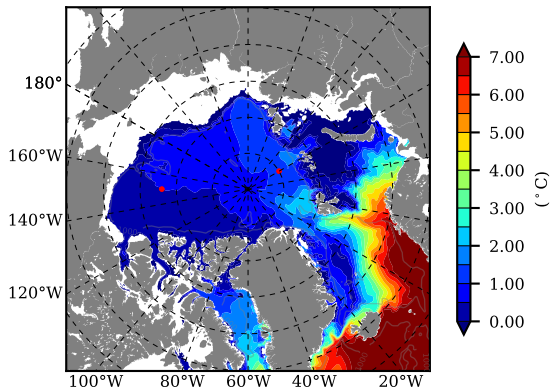

BCTGE26 AW Max Temp over 1959

AW Max Temp from PHC 3.0

BCTGE26 AW Max Temp depth

AW Max Temp depth from PHC 3.0