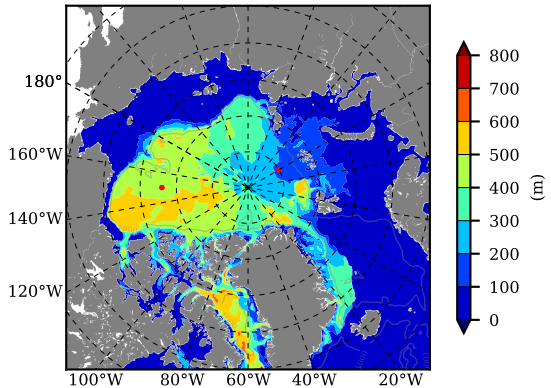

BCTGE26 AW Max Temp over 1959

AW Max Temp from PHC 3.0

BCTGE26 AW Max Temp depth

AW Max Temp depth from PHC 3.0