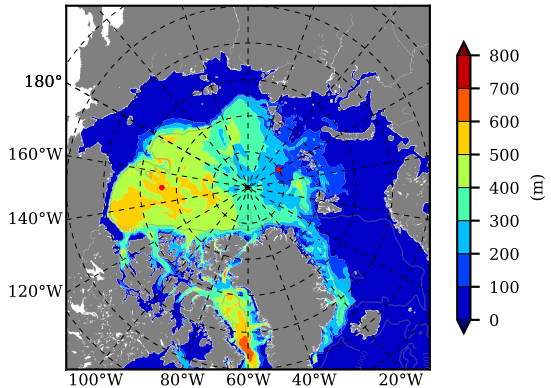

BCTGE26 AW Max Temp over
1960

AW Max Temp from
PHC 3.0

BCTGE26 AW Max Temp depth

AW Max Temp depth from
PHC 3.0