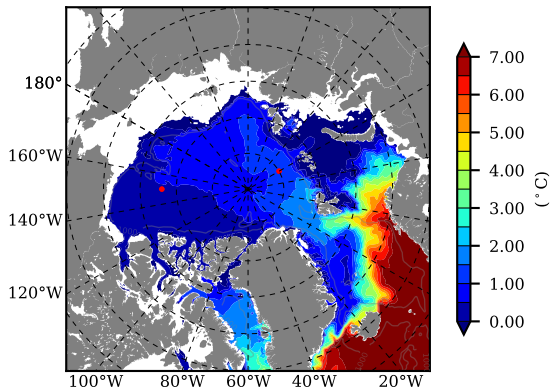

BCTGE26 AW Max Temp over
1960

AW Max Temp from
PHC 3.0

BCTGE26 AW Max Temp depth

AW Max Temp depth from
PHC 3.0