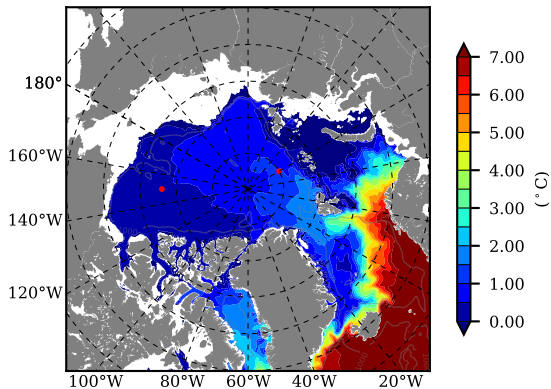

BCTGE26 AW Max Temp over 1961

AW Max Temp from PHC 3.0

BCTGE26 AW Max Temp depth

AW Max Temp depth from PHC 3.0