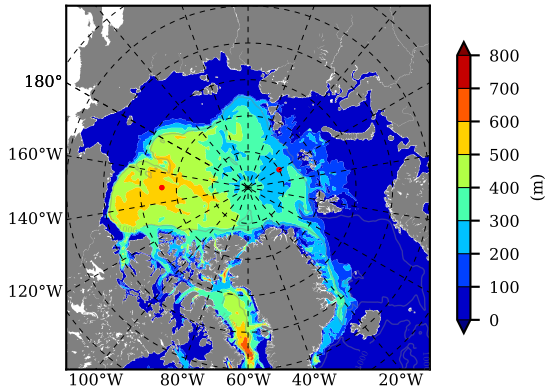

BCTGE26 AW Max Temp over 1961

AW Max Temp from PHC 3.0

BCTGE26 AW Max Temp depth

AW Max Temp depth from PHC 3.0