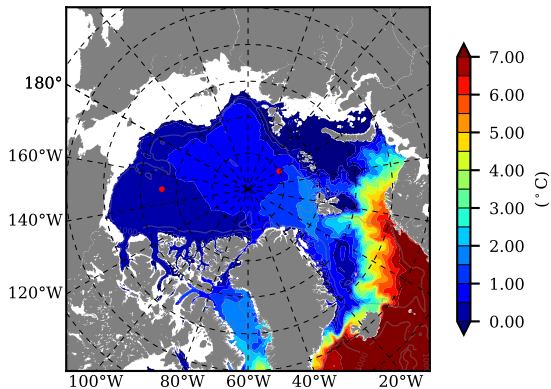

BCTGE26 AW Max Temp over
1962

AW Max Temp from
PHC 3.0

BCTGE26 AW Max Temp depth

AW Max Temp depth from
PHC 3.0