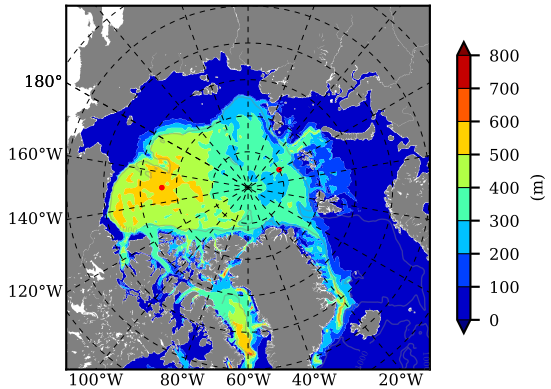

BCTGE26 AW Max Temp over
1962

AW Max Temp from
PHC 3.0

BCTGE26 AW Max Temp depth

AW Max Temp depth from
PHC 3.0