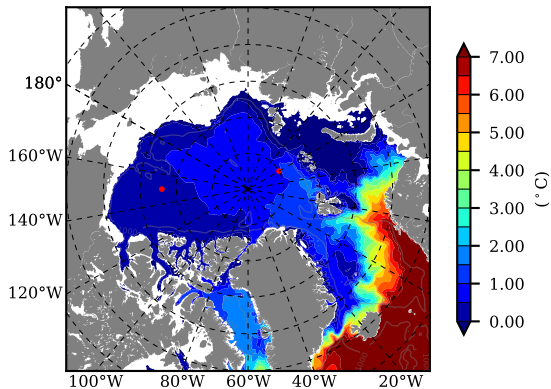

BCTGE26 AW Max Temp over  
1963

AW Max Temp from  
PHC 3.0

BCTGE26 AW Max Temp depth

AW Max Temp depth from  
PHC 3.0