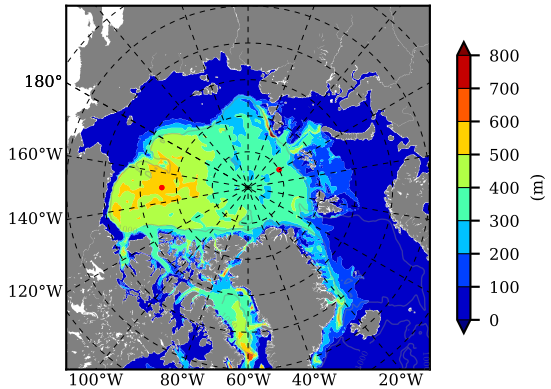

BCTGE26 AW Max Temp over  
1963

AW Max Temp from  
PHC 3.0

BCTGE26 AW Max Temp depth

AW Max Temp depth from  
PHC 3.0