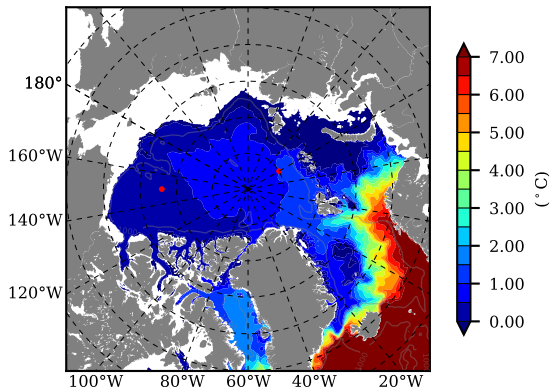

BCTGE26 AW Max Temp over
1964

AW Max Temp from
PHC 3.0

BCTGE26 AW Max Temp depth

AW Max Temp depth from
PHC 3.0