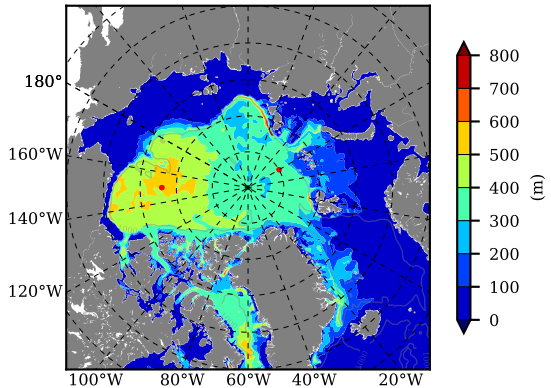

BCTGE26 AW Max Temp over
1964

AW Max Temp from
PHC 3.0

BCTGE26 AW Max Temp depth

AW Max Temp depth from
PHC 3.0