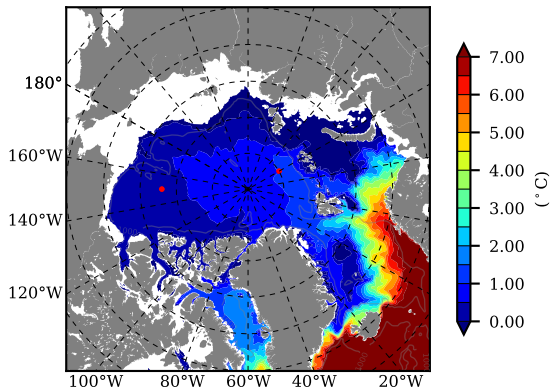

BCTGE26 AW Max Temp over
1965

AW Max Temp from
PHC 3.0

BCTGE26 AW Max Temp depth

AW Max Temp depth from
PHC 3.0