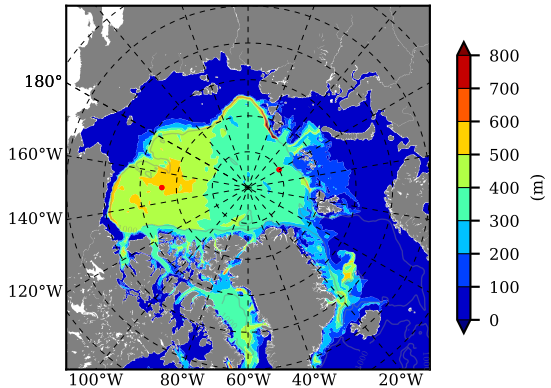

BCTGE26 AW Max Temp over
1965

AW Max Temp from
PHC 3.0

BCTGE26 AW Max Temp depth

AW Max Temp depth from
PHC 3.0