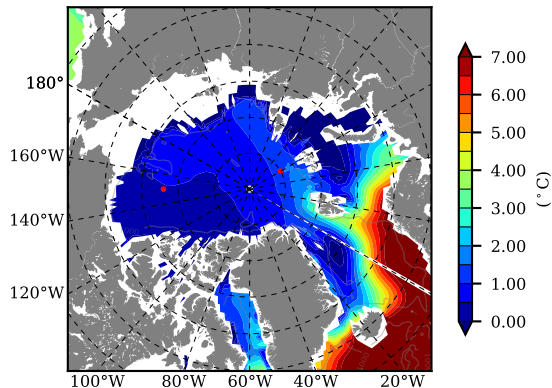

BCTGE26 AW Max Temp over
1965

AW Max Temp from
PHC 3.0

BCTGE26 AW Max Temp depth

AW Max Temp depth from
PHC 3.0