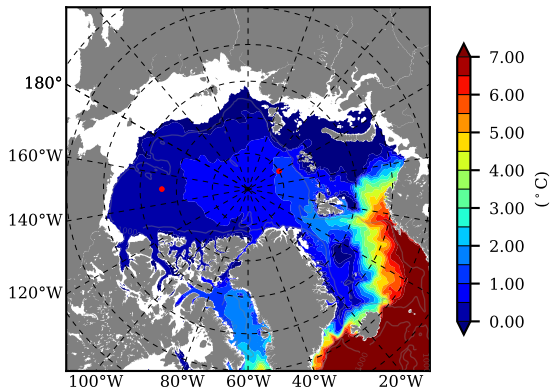

BCTGE26 AW Max Temp over  
1966

AW Max Temp from  
PHC 3.0

BCTGE26 AW Max Temp depth

AW Max Temp depth from  
PHC 3.0