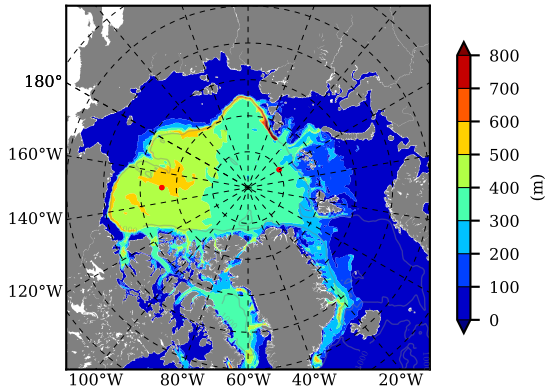

BCTGE26 AW Max Temp over  
1966

AW Max Temp from  
PHC 3.0

BCTGE26 AW Max Temp depth

AW Max Temp depth from  
PHC 3.0