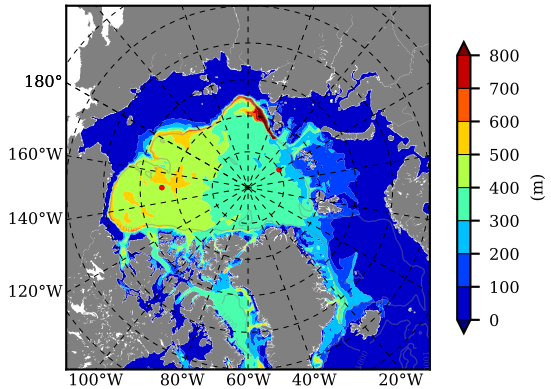

BCTGE26 AW Max Temp over
1967

AW Max Temp from
PHC 3.0

BCTGE26 AW Max Temp depth

AW Max Temp depth from
PHC 3.0