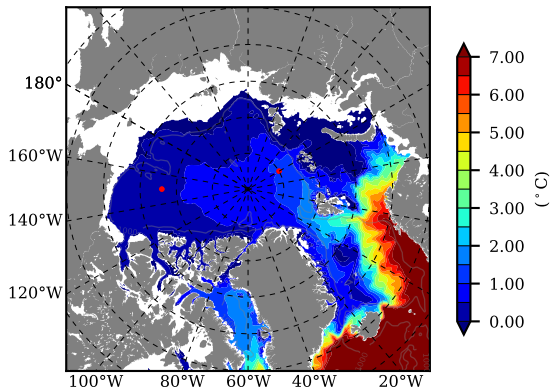

BCTGE26 AW Max Temp over
1967

AW Max Temp from
PHC 3.0

BCTGE26 AW Max Temp depth

AW Max Temp depth from
PHC 3.0