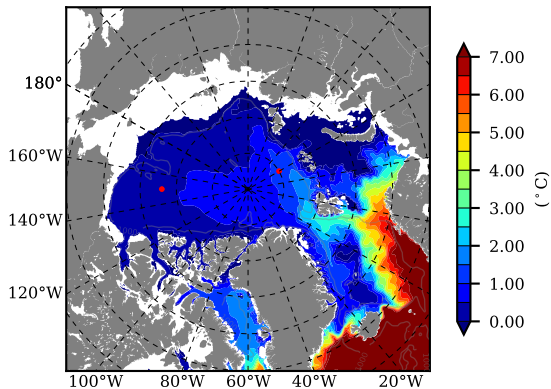

BCTGE26 AW Max Temp over
1968

AW Max Temp from
PHC 3.0

BCTGE26 AW Max Temp depth

AW Max Temp depth from
PHC 3.0