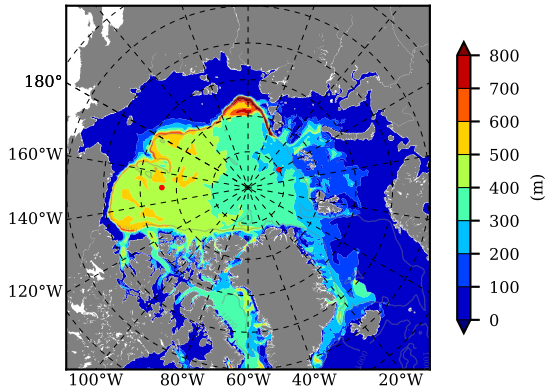

BCTGE26 AW Max Temp over
1968

AW Max Temp from
PHC 3.0

BCTGE26 AW Max Temp depth

AW Max Temp depth from
PHC 3.0