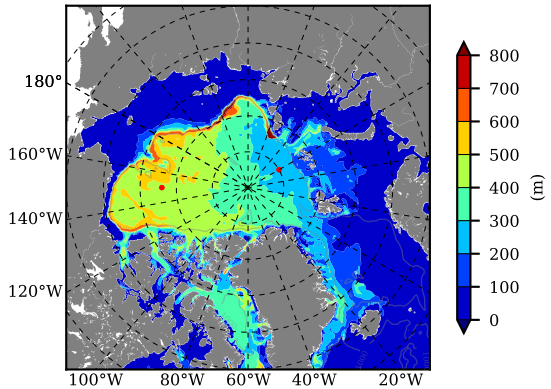

BCTGE26 AW Max Temp over
1969

AW Max Temp from
PHC 3.0

BCTGE26 AW Max Temp depth

AW Max Temp depth from
PHC 3.0