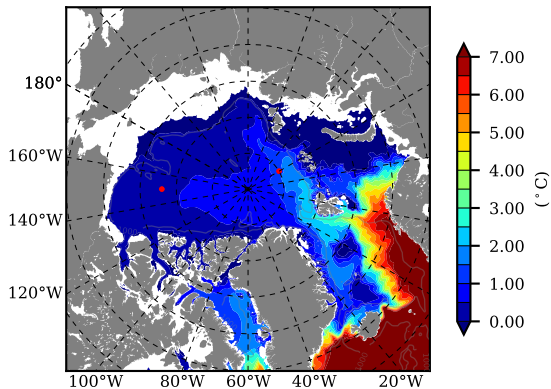

BCTGE26 AW Max Temp over
1969

AW Max Temp from
PHC 3.0

BCTGE26 AW Max Temp depth

AW Max Temp depth from
PHC 3.0