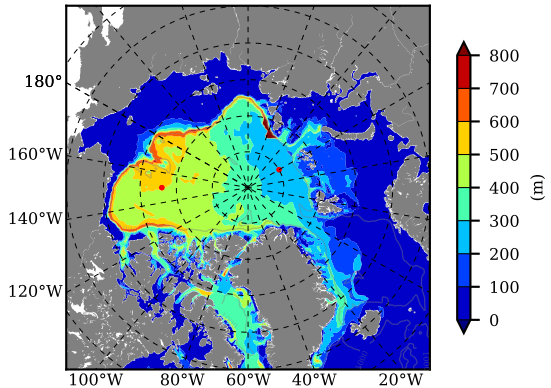

BCTGE26 AW Max Temp over 1970

AW Max Temp from PHC 3.0

BCTGE26 AW Max Temp depth

AW Max Temp depth from PHC 3.0