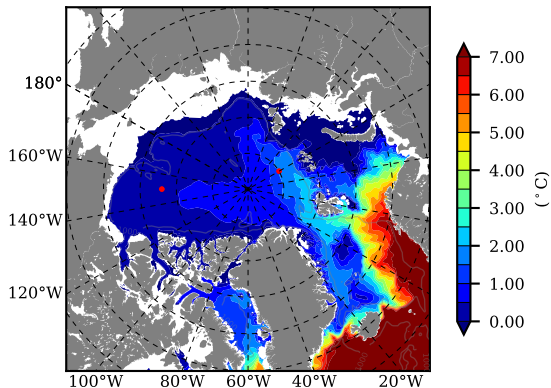

BCTGE26 AW Max Temp over 1970

AW Max Temp from PHC 3.0

BCTGE26 AW Max Temp depth

AW Max Temp depth from PHC 3.0