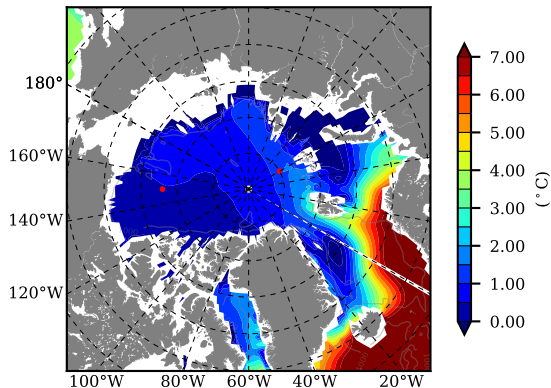

BCTGE26 AW Max Temp over
1971

AW Max Temp from
PHC 3.0

BCTGE26 AW Max Temp depth

AW Max Temp depth from
PHC 3.0