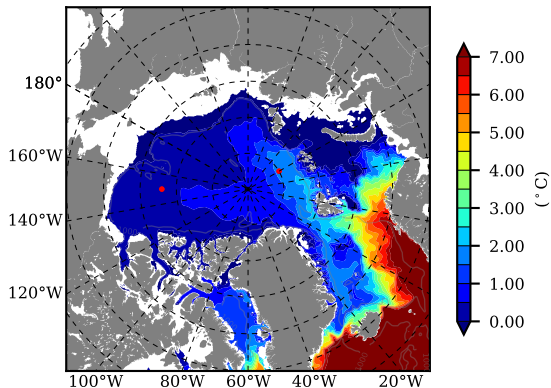

BCTGE26 AW Max Temp over
1971

AW Max Temp from
PHC 3.0

BCTGE26 AW Max Temp depth

AW Max Temp depth from
PHC 3.0