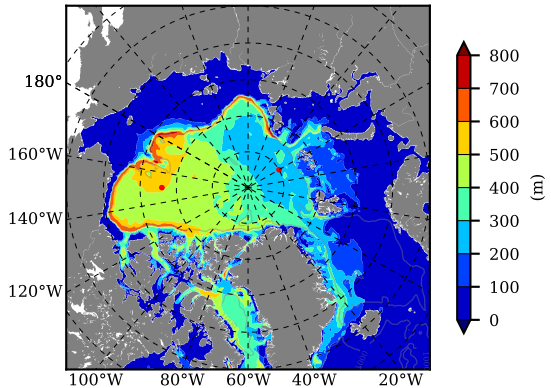

BCTGE26 AW Max Temp over
1971

AW Max Temp from
PHC 3.0

BCTGE26 AW Max Temp depth

AW Max Temp depth from
PHC 3.0