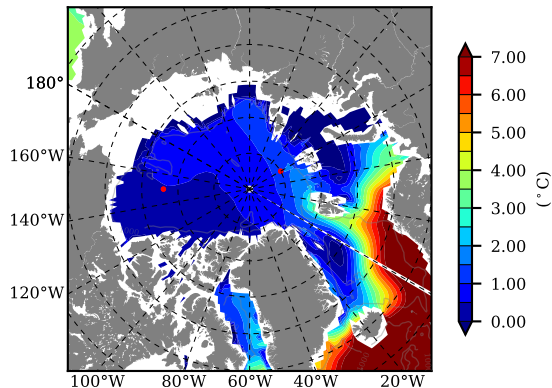

BCTGE26 AW Max Temp over
1972

AW Max Temp from
PHC 3.0

BCTGE26 AW Max Temp depth

AW Max Temp depth from
PHC 3.0