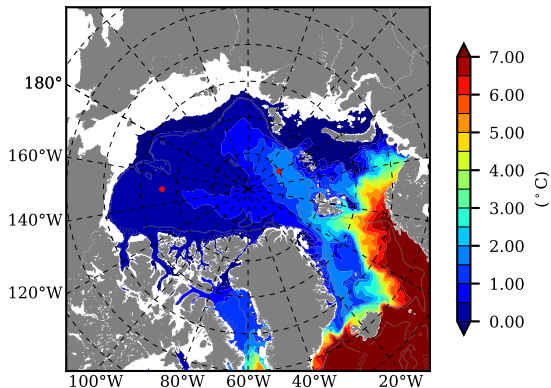

BCTGE26 AW Max Temp over
1972

AW Max Temp from
PHC 3.0

BCTGE26 AW Max Temp depth

AW Max Temp depth from
PHC 3.0