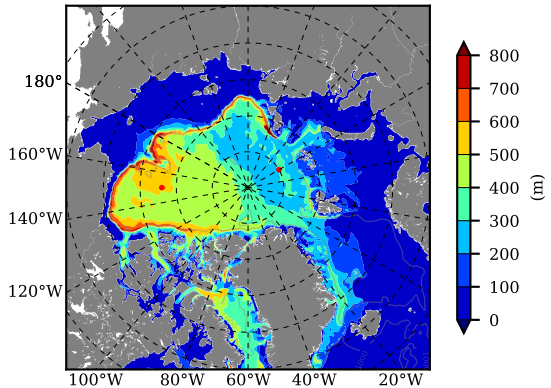

BCTGE26 AW Max Temp over
1972

AW Max Temp from
PHC 3.0

BCTGE26 AW Max Temp depth

AW Max Temp depth from
PHC 3.0