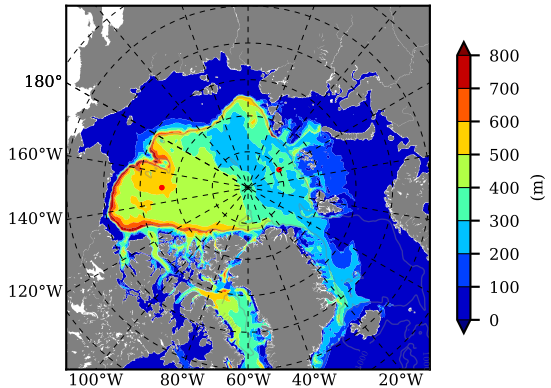

BCTGE26 AW Max Temp over 1973

AW Max Temp from PHC 3.0

BCTGE26 AW Max Temp depth

AW Max Temp depth from PHC 3.0