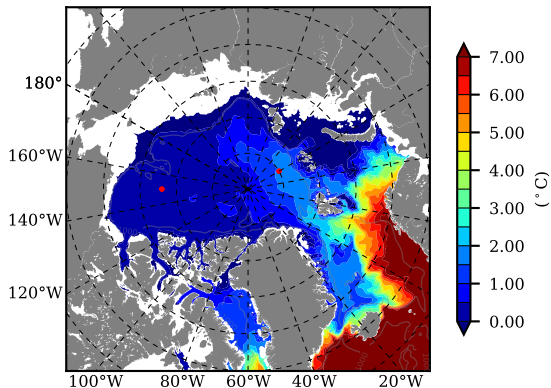

BCTGE26 AW Max Temp over 1973

AW Max Temp from PHC 3.0

BCTGE26 AW Max Temp depth

AW Max Temp depth from PHC 3.0