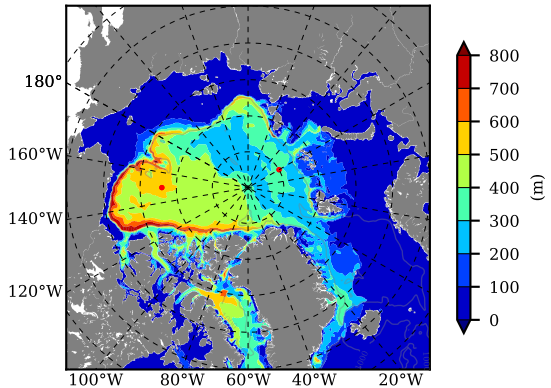

BCTGE26 AW Max Temp over
1974

AW Max Temp from
PHC 3.0

BCTGE26 AW Max Temp depth

AW Max Temp depth from
PHC 3.0