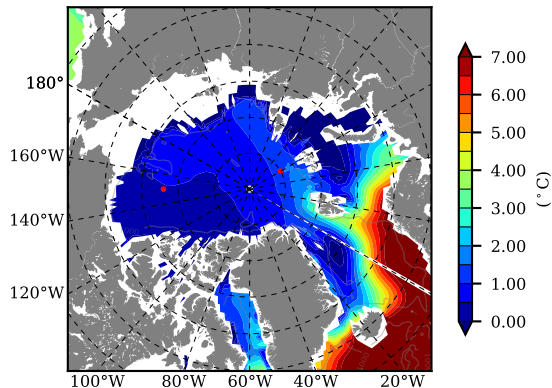

BCTGE26 AW Max Temp over
1974

AW Max Temp from
PHC 3.0

BCTGE26 AW Max Temp depth

AW Max Temp depth from
PHC 3.0