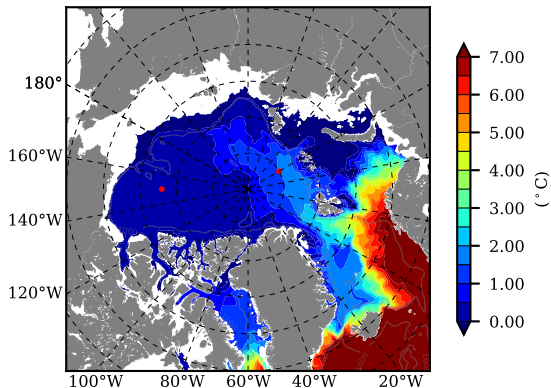

BCTGE26 AW Max Temp over
1974

AW Max Temp from
PHC 3.0

BCTGE26 AW Max Temp depth

AW Max Temp depth from
PHC 3.0