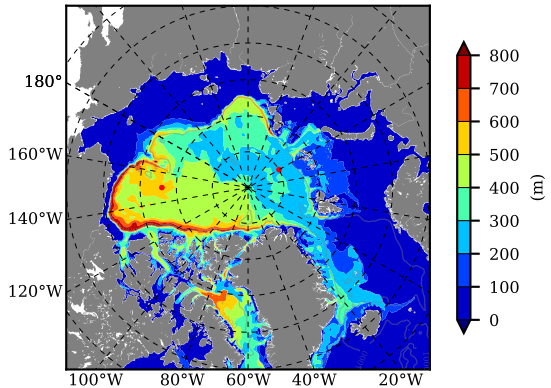

BCTGE26 AW Max Temp over 1975

AW Max Temp from PHC 3.0

BCTGE26 AW Max Temp depth

AW Max Temp depth from PHC 3.0