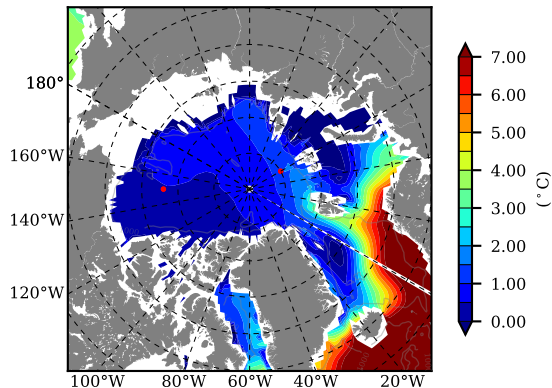

BCTGE26 AW Max Temp over 1975

AW Max Temp from PHC 3.0

BCTGE26 AW Max Temp depth

AW Max Temp depth from PHC 3.0