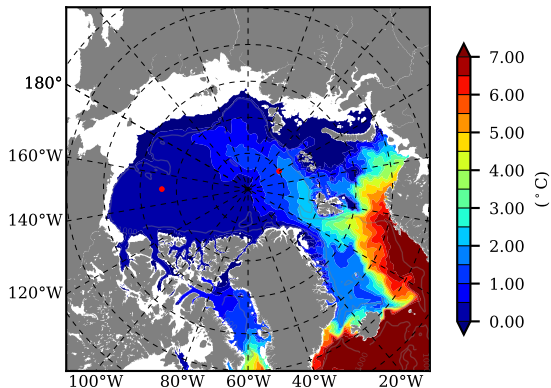

BCTGE26 AW Max Temp over 1975

AW Max Temp from PHC 3.0

BCTGE26 AW Max Temp depth

AW Max Temp depth from PHC 3.0