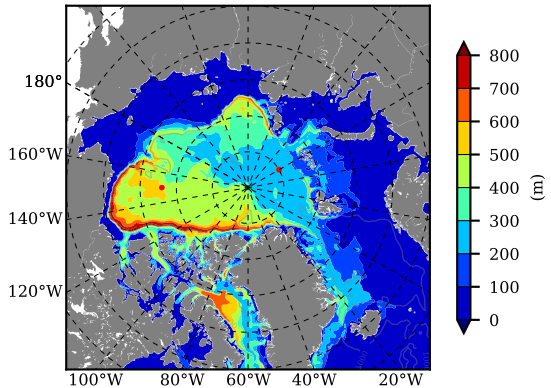

BCTGE26 AW Max Temp over
1976

AW Max Temp from
PHC 3.0

BCTGE26 AW Max Temp depth

AW Max Temp depth from
PHC 3.0