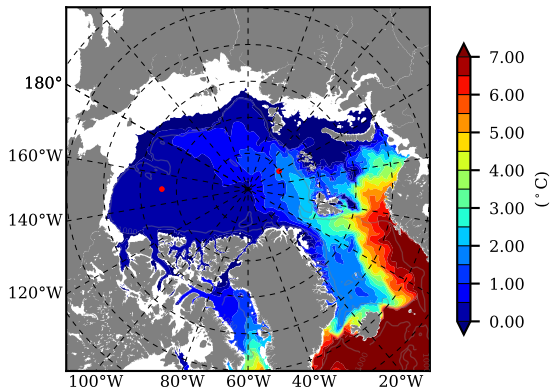

BCTGE26 AW Max Temp over
1976

AW Max Temp from
PHC 3.0

BCTGE26 AW Max Temp depth

AW Max Temp depth from
PHC 3.0