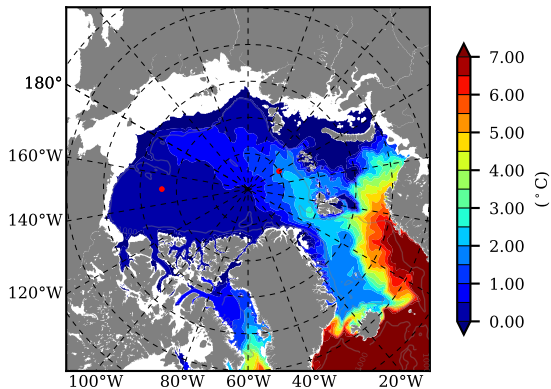

BCTGE26 AW Max Temp over  
1977

AW Max Temp from  
PHC 3.0

BCTGE26 AW Max Temp depth

AW Max Temp depth from  
PHC 3.0