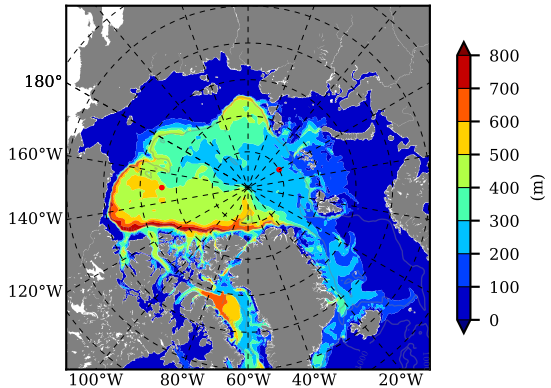

BCTGE26 AW Max Temp over  
1977

AW Max Temp from  
PHC 3.0

BCTGE26 AW Max Temp depth

AW Max Temp depth from  
PHC 3.0