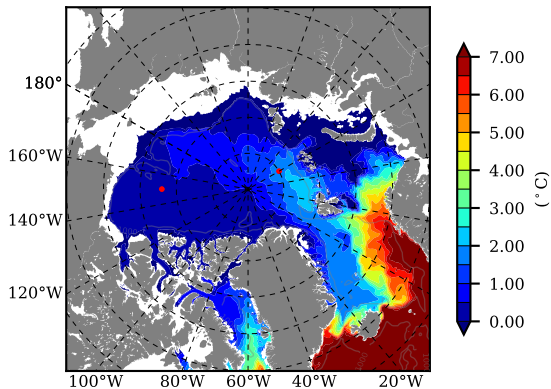

BCTGE26 AW Max Temp over
1978

AW Max Temp from
PHC 3.0

BCTGE26 AW Max Temp depth

AW Max Temp depth from
PHC 3.0