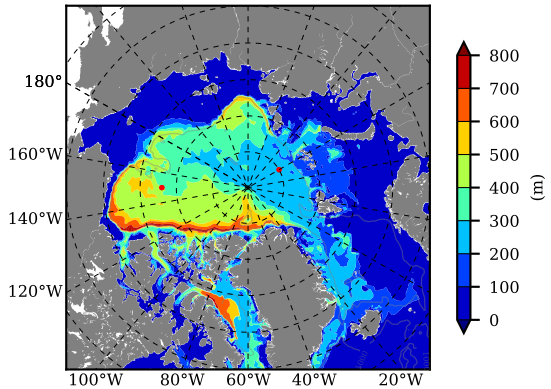

BCTGE26 AW Max Temp over
1978

AW Max Temp from
PHC 3.0

BCTGE26 AW Max Temp depth

AW Max Temp depth from
PHC 3.0