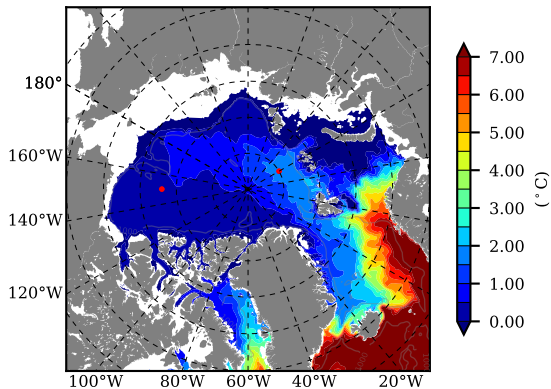

BCTGE26 AW Max Temp over
1979

AW Max Temp from
PHC 3.0

BCTGE26 AW Max Temp depth

AW Max Temp depth from
PHC 3.0