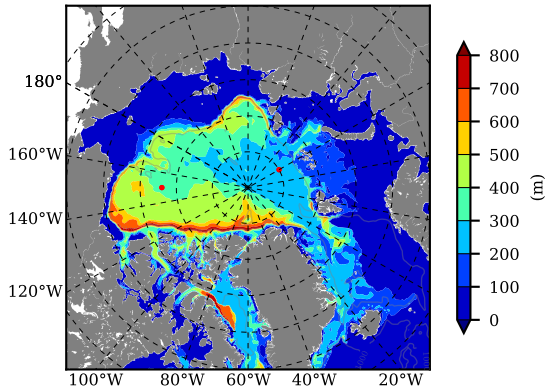

BCTGE26 AW Max Temp over
1979

AW Max Temp from
PHC 3.0

BCTGE26 AW Max Temp depth

AW Max Temp depth from
PHC 3.0