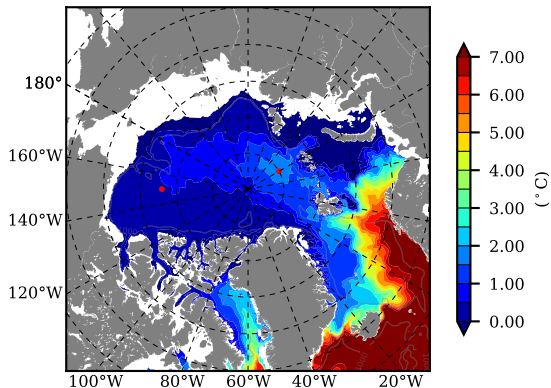

BCTGE26 AW Max Temp over  
1980

AW Max Temp from  
PHC 3.0

BCTGE26 AW Max Temp depth

AW Max Temp depth from  
PHC 3.0