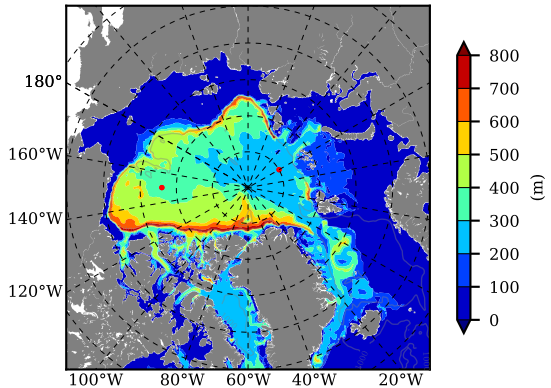

BCTGE26 AW Max Temp over  
1980

AW Max Temp from  
PHC 3.0

BCTGE26 AW Max Temp depth

AW Max Temp depth from  
PHC 3.0