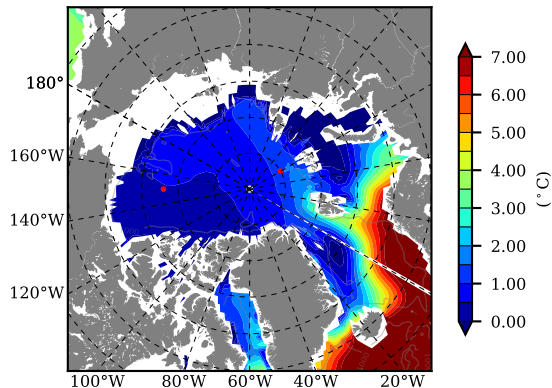

BCTGE26 AW Max Temp over  
1980

AW Max Temp from  
PHC 3.0

BCTGE26 AW Max Temp depth

AW Max Temp depth from  
PHC 3.0