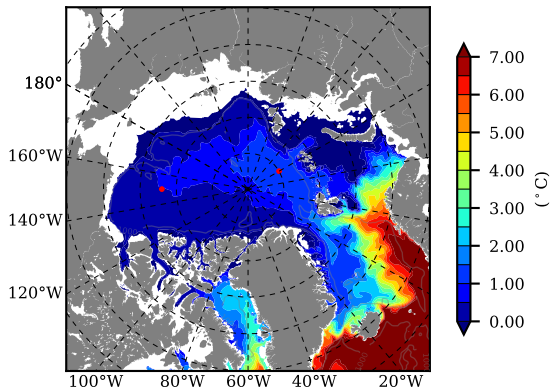

BCTGE26 AW Max Temp over 1981

AW Max Temp from PHC 3.0

BCTGE26 AW Max Temp depth

AW Max Temp depth from PHC 3.0