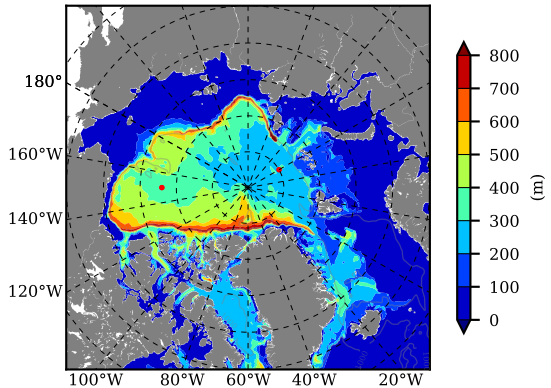

BCTGE26 AW Max Temp over 1981

AW Max Temp from PHC 3.0

BCTGE26 AW Max Temp depth

AW Max Temp depth from PHC 3.0