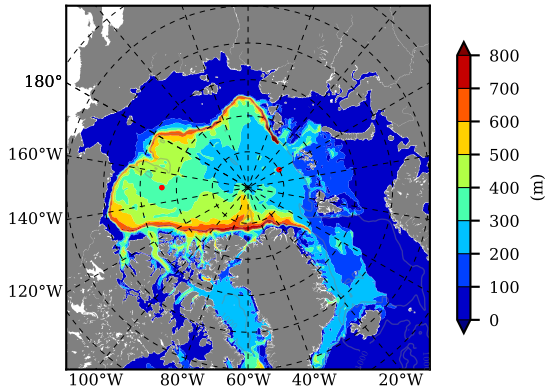

BCTGE26 AW Max Temp over 1982

AW Max Temp from PHC 3.0

BCTGE26 AW Max Temp depth

AW Max Temp depth from PHC 3.0