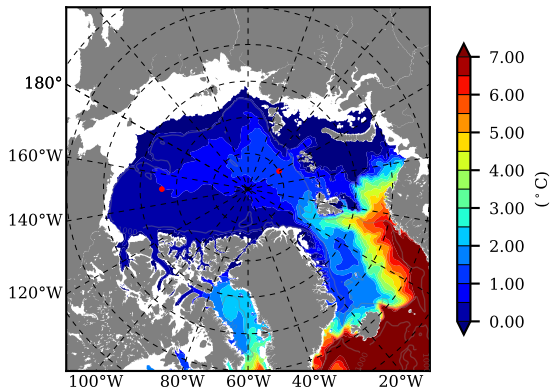

BCTGE26 AW Max Temp over 1982

AW Max Temp from PHC 3.0

BCTGE26 AW Max Temp depth

AW Max Temp depth from PHC 3.0