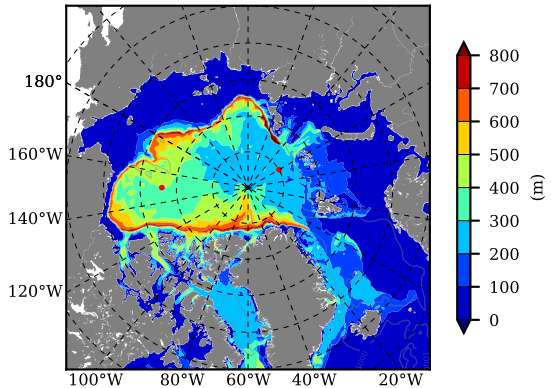

BCTGE26 AW Max Temp over 1983

AW Max Temp from PHC 3.0

BCTGE26 AW Max Temp depth

AW Max Temp depth from PHC 3.0