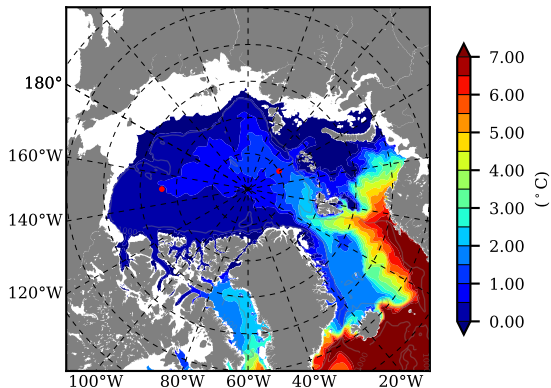

BCTGE26 AW Max Temp over 1983

AW Max Temp from PHC 3.0

BCTGE26 AW Max Temp depth

AW Max Temp depth from PHC 3.0