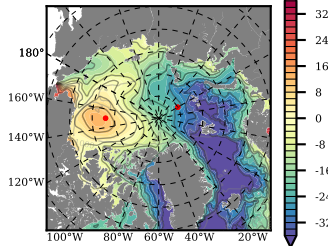

BCTGE26 mean FWC (m) over 1959

Mean FWC (m) from BG Obs Sys. (Proshutinsky et al. GRL2018) over year 2003-2017

Mean FWC (m) from Init State

BCTGE26 mean SSH anomaly

Mean DOT from Armitage et al. 2017 2003-2014