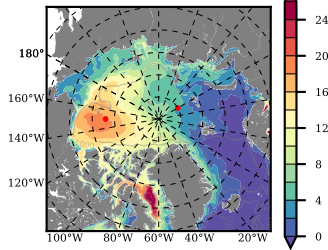

BCTGE26 mean FWC (m) over 1959

Mean FWC (m) from BG Obs Sys. (Proshutinsky et al. GRL2018) over year 2003-2017

Mean FWC (m) from Init State

BCTGE26 mean SSH anomaly

Mean DOT from Armitage et al. 2017 2003-2014