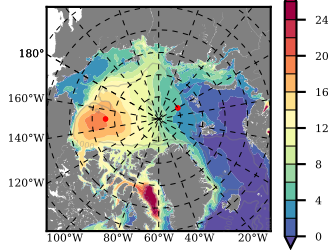

BCTGE26 mean FWC (m) over 1960

Mean FWC (m) from BG Obs Sys. (Proshutinsky et al. GRL2018) over year 2003-2017

Mean FWC (m) from Init State

BCTGE26 mean SSH anomaly

Mean DOT from Armitage et al. 2017 2003-2014