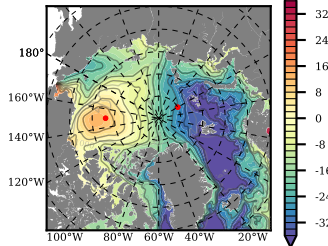

BCTGE26 mean FWC (m) over 1960

Mean FWC (m) from BG Obs Sys. (Proshutinsky et al. GRL2018) over year 2003-2017

Mean FWC (m) from Init State

BCTGE26 mean SSH anomaly

Mean DOT from Armitage et al. 2017 2003-2014