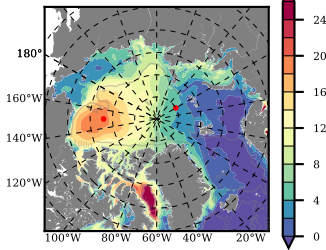

BCTGE26 mean FWC (m) over 1961

Mean FWC (m) from BG Obs Sys. (Proshutinsky et al. GRL2018) over year 2003-2017

Mean FWC (m) from Init State

BCTGE26 mean SSH anomaly

Mean DOT from Armitage et al. 2017 2003-2014