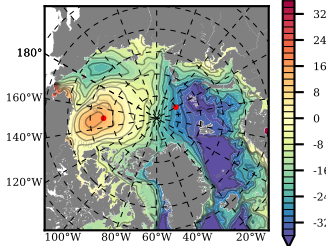

BCTGE26 mean FWC (m) over 1961

Mean FWC (m) from BG Obs Sys. (Proshutinsky et al. GRL2018) over year 2003-2017

Mean FWC (m) from Init State

BCTGE26 mean SSH anomaly

Mean DOT from Armitage et al. 2017 2003-2014