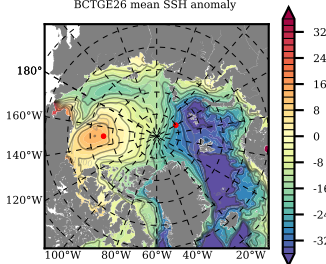

BCTGE26 mean FWC (m) over 1962

Mean FWC (m) from BG Obs Sys. (Proshutinsky et al. GRL2018) over year 2003-2017

Mean FWC (m) from Init State

BCTGE26 mean SSH anomaly

Mean DOT from Armitage et al. 2017 2003-2014