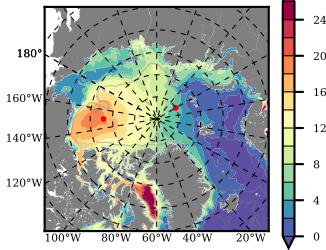

BCTGE26 mean FWC (m) over 1962

Mean FWC (m) from BG Obs Sys. (Proshutinsky et al. GRL2018) over year 2003-2017

Mean FWC (m) from Init State

BCTGE26 mean SSH anomaly

Mean DOT from Armitage et al. 2017 2003-2014