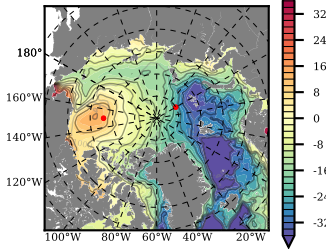

BCTGE26 mean FWC (m) over 1963

Mean FWC (m) from BG Obs Sys. (Proshutinsky et al. GRL2018) over year 2003-2017

Mean FWC (m) from Init State

BCTGE26 mean SSH anomaly

Mean DOT from Armitage et al. 2017 2003-2014