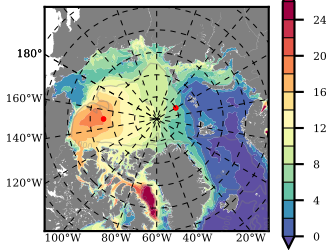

BCTGE26 mean FWC (m) over 1963

Mean FWC (m) from BG Obs Sys. (Proshutinsky et al. GRL2018) over year 2003-2017

Mean FWC (m) from Init State

BCTGE26 mean SSH anomaly

Mean DOT from Armitage et al. 2017 2003-2014