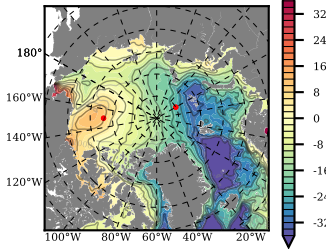

BCTGE26 mean FWC (m) over 1964

Mean FWC (m) from BG Obs Sys. (Proshutinsky et al. GRL2018) over year 2003-2017

Mean FWC (m) from Init State

BCTGE26 mean SSH anomaly

Mean DOT from Armitage et al. 2017 2003-2014