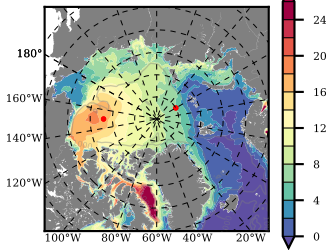

BCTGE26 mean FWC (m) over 1964

Mean FWC (m) from BG Obs Sys. (Proshutinsky et al. GRL2018) over year 2003-2017

Mean FWC (m) from Init State

BCTGE26 mean SSH anomaly

Mean DOT from Armitage et al. 2017 2003-2014