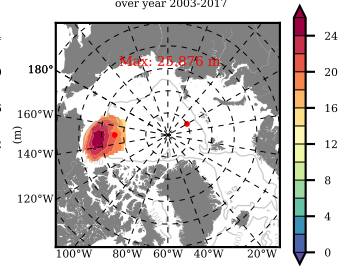

BCTGE26 mean FWC (m) over 1965

Mean FWC (m) from BG Obs Sys. (Proshutinsky et al. GRL2018) over year 2003-2017

Mean FWC (m) from Init State

BCTGE26 mean SSH anomaly

Mean DOT from Armitage et al. 2017 2003-2014