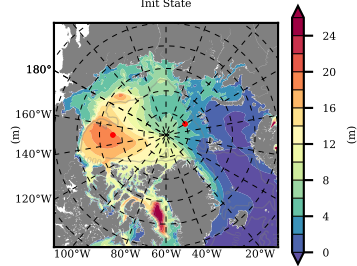

BCTGE26 mean FWC (m) over 1965

Mean FWC (m) from BG Obs Sys. (Proshutinsky et al. GRL2018) over year 2003-2017

Mean FWC (m) from Init State

BCTGE26 mean SSH anomaly

Mean DOT from Armitage et al. 2017 2003-2014