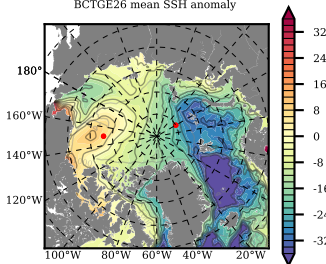

BCTGE26 mean FWC (m) over 1965

Mean FWC (m) from BG Obs Sys. (Proshutinsky et al. GRL2018) over year 2003-2017

Mean FWC (m) from Init State

BCTGE26 mean SSH anomaly

Mean DOT from Armitage et al. 2017 2003-2014