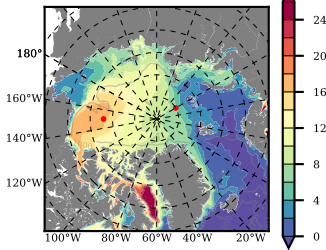

BCTGE26 mean FWC (m) over 1965

Mean FWC (m) from BG Obs Sys. (Proshutinsky et al. GRL2018) over year 2003-2017

Mean FWC (m) from Init State

BCTGE26 mean SSH anomaly

Mean DOT from Armitage et al. 2017 2003-2014