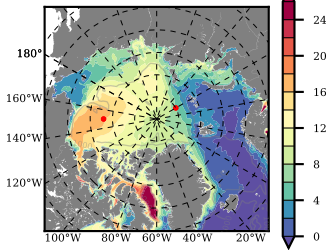

BCTGE26 mean FWC (m) over 1966

Mean FWC (m) from BG Obs Sys. (Proshutinsky et al. GRL2018) over year 2003-2017

Mean FWC (m) from Init State

BCTGE26 mean SSH anomaly

Mean DOT from Armitage et al. 2017 2003-2014