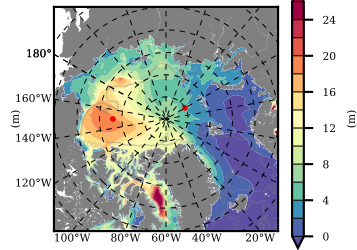

BCTGE26 mean FWC (m) over 1966

Mean FWC (m) from BG Obs Sys. (Proshutinsky et al. GRL2018) over year 2003-2017

Mean FWC (m) from Init State

BCTGE26 mean SSH anomaly

Mean DOT from Armitage et al. 2017 2003-2014