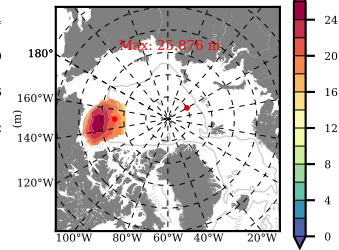

BCTGE26 mean FWC (m) over 1966

Mean FWC (m) from BG Obs Sys. (Proshutinsky et al. GRL2018) over year 2003-2017

Mean FWC (m) from Init State

BCTGE26 mean SSH anomaly

Mean DOT from Armitage et al. 2017 2003-2014