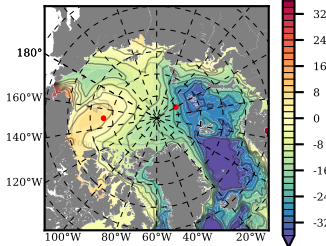

BCTGE26 mean FWC (m) over 1966

Mean FWC (m) from BG Obs Sys. (Proshutinsky et al. GRL2018) over year 2003-2017

Mean FWC (m) from Init State

BCTGE26 mean SSH anomaly

Mean DOT from Armitage et al. 2017 2003-2014